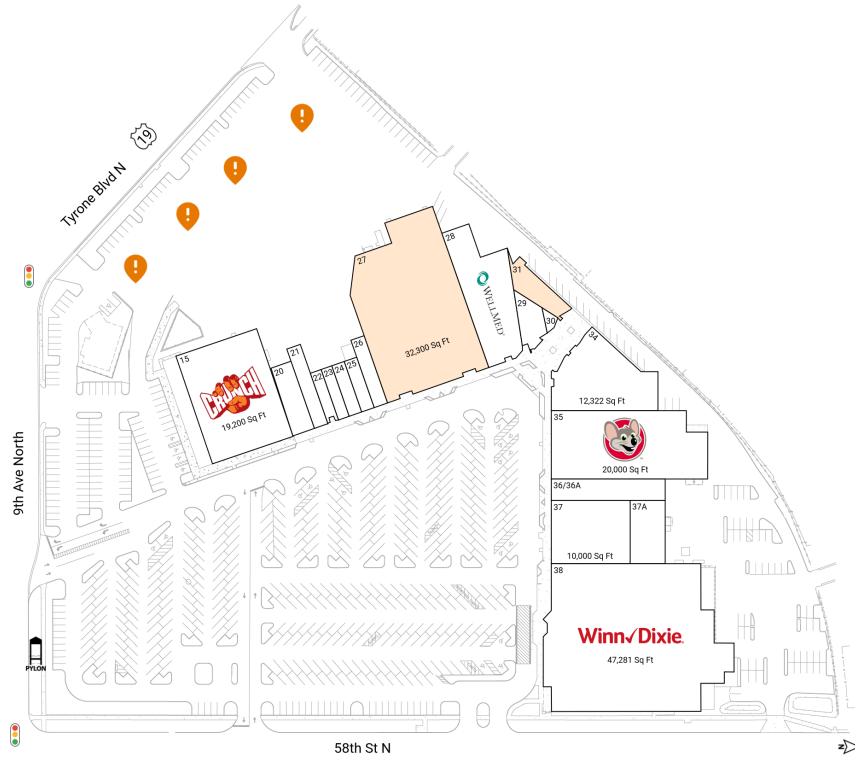

# Tyrone Gardens

1050 58th Street | St. Petersburg, FL 33710

Pinellas County Tampa-St. Petersburg-Clearwater, FL 175,065 Sq Ft

277823, -82.7135

## Available Spaces

27	32,300 Sq Ft	360°	OPO 3	0 Sq Ft
31	2,985 Sq Ft	360°	OPO 4	0 Sq Ft
OPO 2	0 Sq Ft			

## Current Tenants Space size listed in square feet

15	Crunch	19,200
20	Tru Star Salon Services	3,000
21	Shiso Crispy	2,400
22	Uncle Louie G St. Pete	1,125
23	New China	1,125
24	Pink & White Nails	1,500
25	Giannis NY Pizza	1,500
26	Wine & Liquor	2,000
28	WellMed	9,610
29	Anime Fix	2,467
30	Ultimate Nutrition Shop & Gour	400
34	Lorraine's Academy	12,322
35	Chuck E. Cheese's	20,000
36/36A	Armed Forces Recruiting	4,800
37	Buffet City	10,000
37A	Storage	0
38	Winn-Dixie	47,281
PAD	Dutch Bros. Coffee	1,050